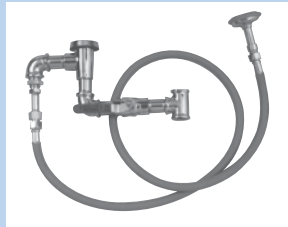

# WHIRLPOOL ACCESSORIES

AS1, AS2 and AS3  
Adjustable Suspension Seats

RS  
Reclining Seat

ARS  
Arm Rest Support

MXT-15-OTG  
Thermostatic Mixing Valve

MXWH  
Washout Hose Attachment

TTS1, TTS2  
Tank Top Seat