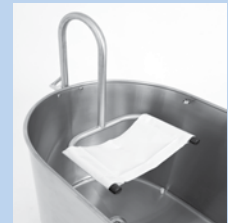

# WHIRLPOOL ACCESSORIES

AS1, AS2 and AS3  
Adjustable Suspension Seats

RS  
Reclining Seat

ARS  
Arm Rest Support

MXT-15-OTG  
Thermostatic Mixing Valve

MXWH  
Washout Hose Attachment

TTS1, TTS2  
Tank Top Seat