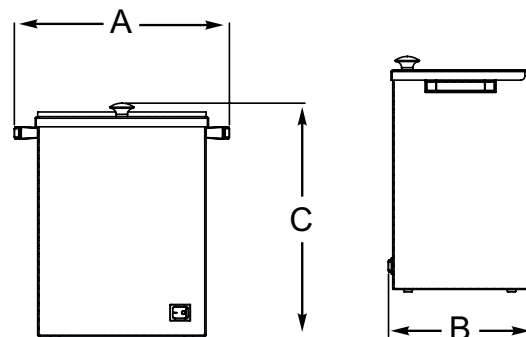

MOIST HEAT THERAPY

Thermalator®

The depth of the Thermalator moist heat therapy line offers a unit specific to every kind of treatment setting. The sterile stainless steel unit stores and maintains Thermal Packs at a consistent heat, which penetrates deep into the muscles to relieve pain and improve circulation.

The Little Therm is a miniature version of the Thermalator with a four-pack punch. This unit features a clean, aesthetic design. Best of all, this product is economically priced and able to satisfy the most demanding professionals.

Models

heating unit	LT-4
A - length - in (mm)	8-5/8 (219)
B - width - in (mm)	13-1/4 (336)
C - height - in (mm)	14-1/2 (368)
thermal-packs included	4 standard
preview	

Model LT-4
Little Therm

• Certified per US & Canada Medical Standards; UL 60601-1 & CSA C22.2 No. 601.1