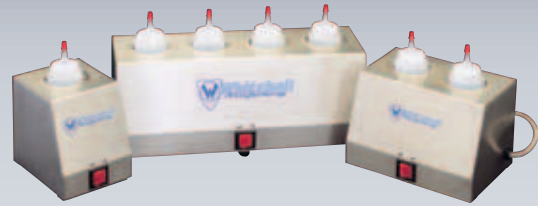

ADDITIONAL PRODUCTS

Bottle Warmers

Whitehall bottle warmers keep ultrasonic gels and creams just above body temperature, allowing for comfortable application. The -SBW option requires no energy at all, but rather affixes to the front of a Thermalator unit to absorb radiated heat in order to warm massage oil or ultrasound lotions.

EBW Models

Left to Right: Model EBW-1, EBW-4, EBW-2

Models

bottle warmer	SBW	EBW-1	EBW-2	EBW-4
bottle capacity	3	1	2	4
preview				

Utility Carts

Side Table Racks

Whitehall's utility carts feature durable, impact-resistant stainless steel construction as well as casters for mobility. The side table rack can be attached to a mobile Thermalator T-8 or T-12 for easy extra storage.

Models

utility cart	UCH	UCU-1	UCA-1	UCH-1	UCH-2	STR-1
length - in (mm)	25 (64)	21 (534)	21 (534)	24 (610)	37 (940)	20 (508)
width - in (mm)	16 (407)	16 (407)	16 (407)	16 (407)	27 (686)	13-1/2 (343)
height - in (mm)	19 1/4 (49)	30 (762)	30 (762)	32 (813)	33 (838)	28-5/8 (728)
type	2-shelf, assembled w/ handle	3-shelf, unassembled	3-shelf, assembled	3-shelf, assembled w/ handle	3-shelf, assembled w/ handle	side table rack

Manufactured from recycled materials

Model UCA-1

3-shelf utility cart

Model UCH

2-shelf utility cart w/handle

Model STR-1

Side table rack shown with a Thermalator