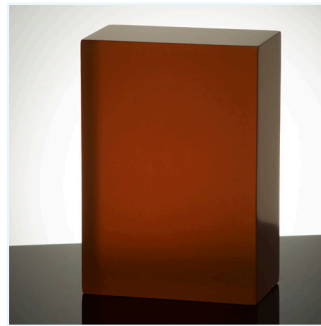

RDC03 yokan