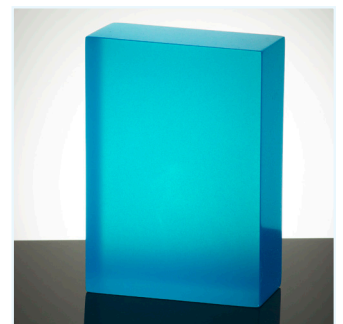

RDC12 blueberry